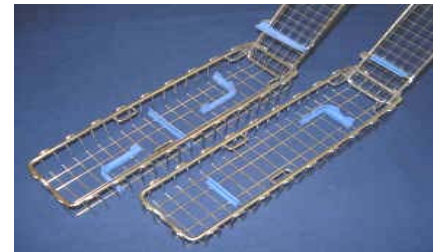

## Cleaning Containment Baskets

perforated sides with flat base, electro-polished smooth surfaces  
with Cover that is *removable* with 'latching turn-lock'

Product Number	Description	L x W x H
7501150	Perforated Sides Cleaning Basket	9.5 x 10 x 1.5
7501151	Perforated Sides Cleaning Basket	19 x 10 x 1.5
7501152	Perforated Sides Cleaning Basket	9.5 x 10 x 2.5
7501153	Perforated Sides Cleaning Basket	19 x 10 x 2.5

## Cleaning Containment Baskets

perforated sides with flat base, electro-polished smooth surfaces  
with Cover that is *hinged* with 'latching turn-lock'

7501149	Perforated Sides Cleaning Basket	9.5 x 10 x 2.5
7501139	Perforated Sides Cleaning Basket	19 x 10 x 2.5

## Endoscope Instrument Tray and Cleaning Containment Baskets

100% silicone Hold-Down and Latching Lid

7500849	Endoscope [1 scope] Basket	25 x 6 x 3
7500479	Endoscope [1 scope] Basket	11.5 x 3 x 2
7500475	Endoscope [1 scope] Basket	18 x 3 x 2
7500508	Endoscope [1 scope] Basket	26.5 x 3 x 2
7500831	Endoscope [1 scope] Basket	11.5 x 3 x 2
7500830	Endoscope [2 scopes] Basket	18 x 3 x 2