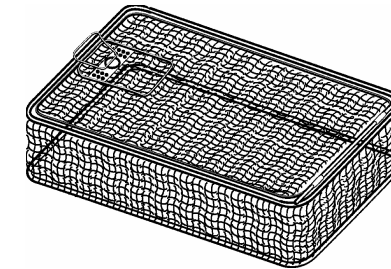

## Cleaning Containment Baskets

fine mesh electro-polished smooth surfaces  
with Cover that is hinged with 'clip-holding-latch'

Product Number	Description	L x W x H
7501132	HUPFER Fine Mesh Basket	3 x 3 x 1.5
7501133	HUPFER Fine Mesh Basket	8.5 x 5.51 x 2
7501135	HUPFER Fine Mesh Basket	11 x 7 x 1.5
7501161	HUPFER Fine Mesh Basket	8.5 x 6 x 1.5
7501162	HUPFER Fine Mesh Basket	13.5 x 8 x 1.5

## Cleaning Containment Baskets

perforated sides with flat base, electro-polished smooth surfaces  
with Cover that is *removable* with 'latching turn-lock'

Product Number	Description	L x W x H
7501150	Perforated Sides Cleaning Basket	9.5 x 10 x 1.5
7501151	Perforated Sides Cleaning Basket	19 x 10 x 1.5
7501152	Perforated Sides Cleaning Basket	9.5 x 10 x 2.5
7501153	Perforated Sides Cleaning Basket	19 x 10 x 2.5

## Cleaning Containment Baskets

perforated sides with flat base, electro-polished smooth surfaces  
with Cover that is *hinged* with 'latching turn-lock'

7501149	Perforated Sides Cleaning Basket	9.5 x 10 x 2.5
7501139	Perforated Sides Cleaning Basket	19 x 10 x 2.5

## Endoscope Instrument Tray and Cleaning Containment Baskets

100% silicone Hold-Down and Latching Lid

7500849	Endoscope [1 scope] Basket	25 x 6 x 3
7500479	Endoscope [1 scope] Basket	11.5 x 3 x 2
7500475	Endoscope [1 scope] Basket	18 x 3 x 2
7500508	Endoscope [1 scope] Basket	26.5 x 3 x 2
7500831	Endoscope [1 scope] Basket	11.5 x 3 x 2
7500830	Endoscope [2 scopes] Basket	18 x 3 x 2