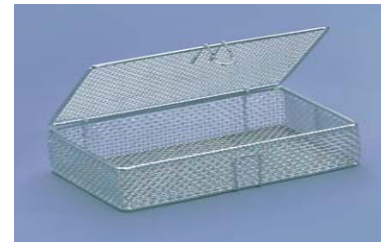

## Cleaning Containment Baskets

fine mesh electro-polished smooth surfaces  
with Cover that is hinged with 'clip-holding-latch'

Product Number	Description	L x W x H
7501132	HUPFER Fine Mesh Basket	3 x 3 x 1.5
7501133	HUPFER Fine Mesh Basket	8.5 x 5.51 x 2
7501135	HUPFER Fine Mesh Basket	11 x 7 x 1.5
7501161	HUPFER Fine Mesh Basket	8.5 x 6 x 1.5
7501162	HUPFER Fine Mesh Basket	13.5 x 8 x 1.5

## Cleaning Containment Baskets

perforated sides with flat base, electro-polished smooth surfaces  
with Cover that is *removable* with 'latching turn-lock'

Product Number	Description	L x W x H
7501150	Perforated Sides Cleaning Basket	9.5 x 10 x 1.5
7501151	Perforated Sides Cleaning Basket	19 x 10 x 1.5
7501152	Perforated Sides Cleaning Basket	9.5 x 10 x 2.5
7501153	Perforated Sides Cleaning Basket	19 x 10 x 2.5

## Cleaning Containment Baskets

perforated sides with flat base, electro-polished smooth surfaces  
with Cover that is *hinged* with 'latching turn-lock'

7501149	Perforated Sides Cleaning Basket	9.5 x 10 x 2.5
7501139	Perforated Sides Cleaning Basket	19 x 10 x 2.5

## Endoscope Instrument Tray and Cleaning Containment Baskets

100% silicone Hold-Down and Latching Lid

7500849	Endoscope [1 scope] Basket	25 x 6 x 3
7500479	Endoscope [1 scope] Basket	11.5 x 3 x 2
7500475	Endoscope [1 scope] Basket	18 x 3 x 2
7500508	Endoscope [1 scope] Basket	26.5 x 3 x 2
7500831	Endoscope [1 scope] Basket	11.5 x 3 x 2
7500830	Endoscope [2 scopes] Basket	18 x 3 x 2