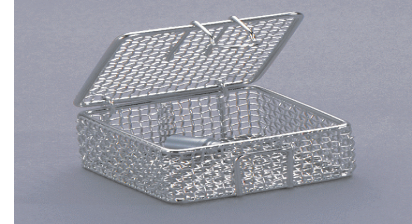

# Cleaning Containment Baskets

Fine Mesh electro polished 100% Stainless Steel  
100% hand Inspected for smoothness Cleaning Baskets

[www.TBJ-SPD.com](http://www.TBJ-SPD.com)

## Cleaning Containment Baskets

fine mesh electro-polished smooth surfaces  
with Cover that is hinged with 'clip-holding-latch'

Product Number	Description	L x W x H
7501132	HUPFER Fine Mesh Basket	3 x 3 x 1.5
7501133	HUPFER Fine Mesh Basket	8.5 x 5.51 x 2
7501135	HUPFER Fine Mesh Basket	11 x 7 x 1.5
7501161	HUPFER Fine Mesh Basket	8.5 x 6 x 1.5
7501162	HUPFER Fine Mesh Basket	13.5 x 8 x 1.5

## Cleaning Containment Baskets

perforated sides with flat base, electro-polished smooth surfaces  
with Cover that is *removable* with 'latching turn-lock'

Product Number	Description	L x W x H
7501150	Perforated Sides Cleaning Basket	9.5 x 10 x 1.5
7501151	Perforated Sides Cleaning Basket	19 x 10 x 1.5
7501152	Perforated Sides Cleaning Basket	9.5 x 10 x 2.5
7501153	Perforated Sides Cleaning Basket	19 x 10 x 2.5

## Cleaning Containment Baskets

perforated sides with flat base, electro-polished smooth surfaces  
with Cover that is *hinged* with 'latching turn-lock'

7501149	Perforated Sides Cleaning Basket	9.5 x 10 x 2.5
7501139	Perforated Sides Cleaning Basket	19 x 10 x 2.5