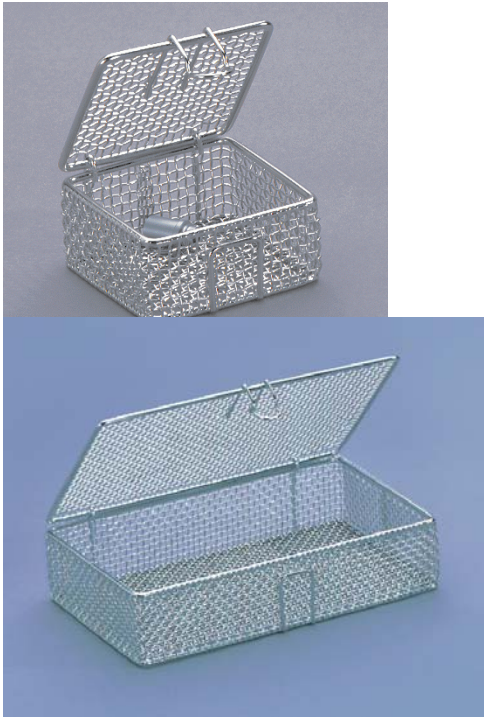

Cleaning Baskets

www.TBJ-SPD.com

Fine Mesh

electro polished

100% Stainless Steel

100% hand inspected for smoothness

Cleaning Baskets

Safe Containment for effective Cleaning of small items

- ⇒ *smooth* fine mesh construction
- ⇒ 360° exposure to cleaning process
- ⇒ facilitates *optimal* ultrasonic cleaning
- ⇒ contents safely contained by latching lids
- ⇒ flow-thru mesh for presoaking and washing
- = electro polished Stainless Steel

Endoscope Baskets

with hold-downs

- = soft silicone 'hold-downs'
- ⇒ removable lid for easy access
- ⇒ 360° optimal exposure to cleaning process
- ⇒ *flow-thru* containment for effective presoaking and washing
- = rounded wide-wire cage avoids damage to sterile packaging