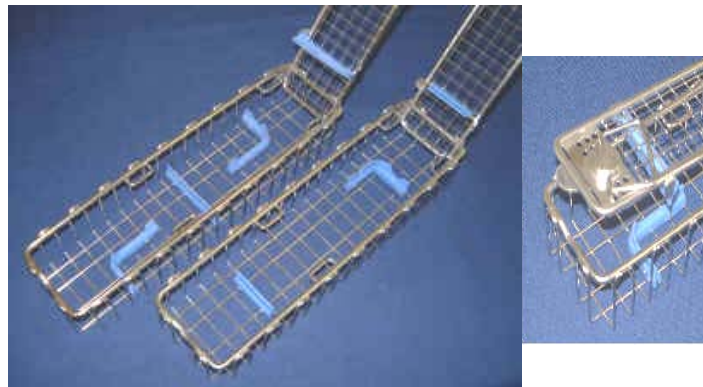

Cleaning Baskets

www.TBJ-SPD.com

Fine Mesh

electro polished

100% Stainless Steel

100% hand inspected for smoothness

Cleaning Baskets

Safe Containment for effective Cleaning of small items

- ⇒ *smooth* fine mesh construction
- ⇒ 360° exposure to cleaning process
- ⇒ facilitates *optimal* ultrasonic cleaning
- ⇒ contents safely contained by latching lids
- ⇒ flow-thru mesh for presoaking and washing
- = electro polished Stainless Steel

Endoscope Baskets

with hold-downs

- = soft silicone 'hold-downs'
- ⇒ removable lid for easy access
- ⇒ 360° optimal exposure to cleaning process
- ⇒ *flow-thru* containment for effective presoaking and washing
- = rounded wide-wire cage avoids damage to sterile packaging