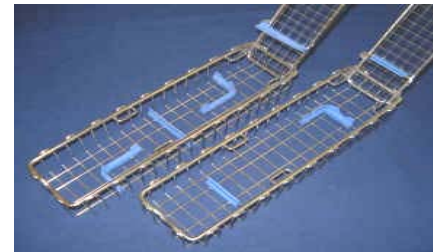

Cleaning Containment Baskets

perforated sides with flat base, electro-polished smooth surfaces
with Cover that is *removable* with 'latching turn-lock'

Product Number	Description	L x W x H
7501150	Perforated Sides Cleaning Basket	9.5 x 10 x 1.5
7501151	Perforated Sides Cleaning Basket	19 x 10 x 1.5
7501152	Perforated Sides Cleaning Basket	9.5 x 10 x 2.5
7501153	Perforated Sides Cleaning Basket	19 x 10 x 2.5

Cleaning Containment Baskets

perforated sides with flat base, electro-polished smooth surfaces
with Cover that is *hinged* with 'latching turn-lock'

7501149	Perforated Sides Cleaning Basket	9.5 x 10 x 2.5
7501139	Perforated Sides Cleaning Basket	19 x 10 x 2.5

Endoscope Instrument Tray and Cleaning Containment Baskets

100% silicone Hold-Down and Latching Lid

7500849	Endoscope [1 scope] Basket	25 x 6 x 3
7500479	Endoscope [1 scope] Basket	11.5 x 3 x 2
7500475	Endoscope [1 scope] Basket	18 x 3 x 2
7500508	Endoscope [1 scope] Basket	26.5 x 3 x 2
7500831	Endoscope [1 scope] Basket	11.5 x 3 x 2
7500830	Endoscope [2 scopes] Basket	18 x 3 x 2