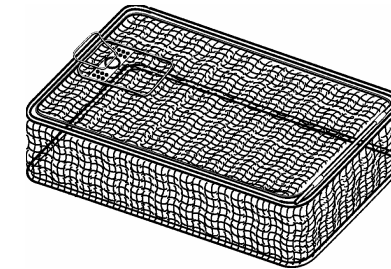

Product Number	Description	L x W x H
7501132	HUPFER Fine Mesh Basket	3 x 3 x 1.5
7501133	HUPFER Fine Mesh Basket	8.5 x 5.51 x 2
7501135	HUPFER Fine Mesh Basket	11 x 7 x 1.5
7501161	HUPFER Fine Mesh Basket	8.5 x 6 x 1.5
7501162	HUPFER Fine Mesh Basket	13.5 x 8 x 1.5

Cleaning Containment Baskets

perforated sides with flat base, electro-polished smooth surfaces
with Cover that is *removable* with 'latching turn-lock'

Product Number	Description	L x W x H
7501150	Perforated Sides Cleaning Basket	9.5 x 10 x 1.5
7501151	Perforated Sides Cleaning Basket	19 x 10 x 1.5
7501152	Perforated Sides Cleaning Basket	9.5 x 10 x 2.5
7501153	Perforated Sides Cleaning Basket	19 x 10 x 2.5

Cleaning Containment Baskets

perforated sides with flat base, electro-polished smooth surfaces
with Cover that is *hinged* with 'latching turn-lock'

7501149	Perforated Sides Cleaning Basket	9.5 x 10 x 2.5
7501139	Perforated Sides Cleaning Basket	19 x 10 x 2.5

Endoscope Instrument Tray and Cleaning Containment Baskets

100% silicone Hold-Down and Latching Lid

7500849	Endoscope [1 scope] Basket	25 x 6 x 3
7500479	Endoscope [1 scope] Basket	11.5 x 3 x 2
7500475	Endoscope [1 scope] Basket	18 x 3 x 2
7500508	Endoscope [1 scope] Basket	26.5 x 3 x 2
7500831	Endoscope [1 scope] Basket	11.5 x 3 x 2
7500830	Endoscope [2 scopes] Basket	18 x 3 x 2