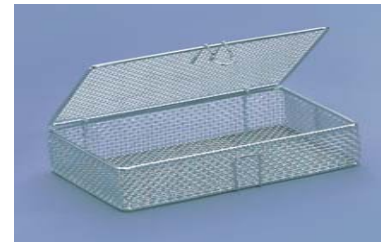

Cleaning Containment Baskets

Fine Mesh electro polished 100% Stainless Steel
100% hand Inspected for smoothness Cleaning Baskets

www.TBJ-SPD.com

Cleaning Containment Baskets

fine mesh electro-polished smooth surfaces
with Cover that is hinged with 'clip-holding-latch'

Product Number	Description	L x W x H
7501132	HUPFER Fine Mesh Basket	3 x 3 x 1.5
7501133	HUPFER Fine Mesh Basket	8.5 x 5.51 x 2
7501135	HUPFER Fine Mesh Basket	11 x 7 x 1.5
7501161	HUPFER Fine Mesh Basket	8.5 x 6 x 1.5
7501162	HUPFER Fine Mesh Basket	13.5 x 8 x 1.5

Cleaning Containment Baskets

perforated sides with flat base, electro-polished smooth surfaces
with Cover that is *removable* with 'latching turn-lock'

Product Number	Description	L x W x H
7501150	Perforated Sides Cleaning Basket	9.5 x 10 x 1.5
7501151	Perforated Sides Cleaning Basket	19 x 10 x 1.5
7501152	Perforated Sides Cleaning Basket	9.5 x 10 x 2.5
7501153	Perforated Sides Cleaning Basket	19 x 10 x 2.5

Cleaning Containment Baskets

perforated sides with flat base, electro-polished smooth surfaces
with Cover that is *hinged* with 'latching turn-lock'

7501149	Perforated Sides Cleaning Basket	9.5 x 10 x 2.5
7501139	Perforated Sides Cleaning Basket	19 x 10 x 2.5