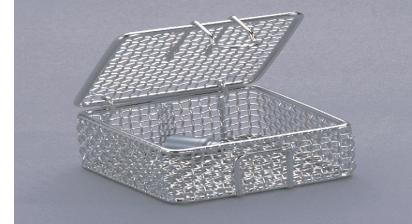

Cleaning Containment Baskets

Fine Mesh electro polished 100% Stainless Steel
100% hand Inspected for smoothness Cleaning Baskets

www.TBJ-SPD.com

Cleaning Containment Baskets

fine mesh electro-polished smooth surfaces
with Cover that is hinged with 'clip-holding-latch'

Product Number	Description	L x W x H
7501132	HUPFER Fine Mesh Basket	3 x 3 x 1.5
7501133	HUPFER Fine Mesh Basket	8.5 x 5.51 x 2
7501135	HUPFER Fine Mesh Basket	11 x 7 x 1.5
7501161	HUPFER Fine Mesh Basket	8.5 x 6 x 1.5
7501162	HUPFER Fine Mesh Basket	13.5 x 8 x 1.5

Cleaning Containment Baskets

perforated sides with flat base, electro-polished smooth surfaces
with Cover that is *removable* with 'latching turn-lock'

Product Number	Description	L x W x H
7501150	Perforated Sides Cleaning Basket	9.5 x 10 x 1.5
7501151	Perforated Sides Cleaning Basket	19 x 10 x 1.5
7501152	Perforated Sides Cleaning Basket	9.5 x 10 x 2.5
7501153	Perforated Sides Cleaning Basket	19 x 10 x 2.5

Cleaning Containment Baskets

perforated sides with flat base, electro-polished smooth surfaces
with Cover that is *hinged* with 'latching turn-lock'

7501149	Perforated Sides Cleaning Basket	9.5 x 10 x 2.5
7501139	Perforated Sides Cleaning Basket	19 x 10 x 2.5