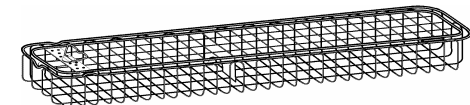

### **Surgical Instrument Trays – Perforated Steel Sides flat wire base for fast drying - with ‘drop handles’ sides are constructed from Stainless Steel and have .05” perforations every .23”**

<b>Product CODE</b>	<b>Description</b>	<b>L x W x H inches</b>
7500599	Surgical Instrument Tray Perforated sides flat wire bottom	19 x 10 x 2.5
7500729	Surgical Instrument Tray Perforated sides flat wire bottom	19 x 12 x 2.5
7515006	Surgical Instrument Tray Perforated sides flat wire bottom	19 x 10 x 4
7515007	<u>Surgical Instrument Tray</u> Perforated sides flat wire bottom	14 x 10 x 2.5
7500645	Surgical Instrument Tray Perforated sides flat wire bottom	9.5 x 10 x 2.5
7500809	Surgical Instrument Tray Perforated sides flat wire bottom	4.7 x 10 x 2.5
7500684	<u>Surgical Instrument Tray</u> Perforated sides flat wire bottom	18 x 12.5 x 2.5
7500730	Surgical Instrument Tray Perforated sides flat wire bottom	9 x 12.6 x 2.6
7500683	<u>Surgical Instrument Tray</u> Perforated sides flat wire bottom	4.5 x 12.6 x 2.5

### **Surgical Instrument Trays – Perforated Sides flat wire base for fast drying - with ‘combo handles’**

<b>Product CODE</b>	<b>Description</b>	<b>L x W x H inches</b>
7501136	Surgical Instrument Tray Perforated Sides	9.5 x 10 x 2.5
7501137	Surgical Instrument Tray Perforated Sides	19 x 10 x 2.5

### **Endoscope Baskets - twist locking lid and silicone "hold-downs", all stainless steel construction**

<b>Product CODE</b>	<b>Description</b>	<b>L x W x H inches</b>
7500849	Endoscope [1 scope] Basket with top locking latch	25 x 6 x 3
7500479	Endoscope [1 scope] Basket with top locking latch	11.5 x 3 x 2
7500475	Endoscope [1 scope] Basket with top locking latch	18 x 3 x 2
7500508	Endoscope [1 scope] Basket with top locking latch	26.5 x 3 x 2
7500831	Endoscope [1 scope] Basket with top locking latch	11.5 x 3 x 2
7500830	Endoscope [2 scopes] Basket with top locking latch	18 x 3 x 2